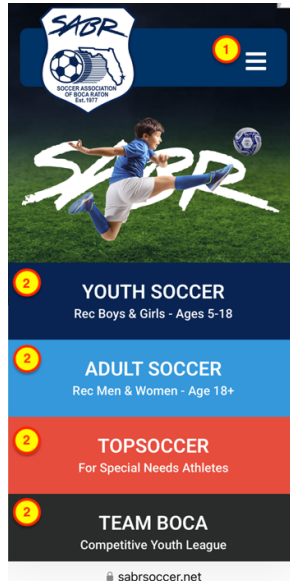

Mobile Visitor Guide

Mobile Visitor Home Page

1. **Hamburger Menu (☰)** – Click the **three bars** to open the full mobile menu for easy navigation.
2. **Participation Access** – Click the appropriate link to go directly to the **specific area for your participation**.