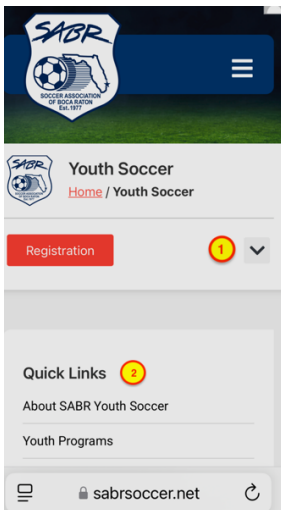

Mobile Visitor Sample Page: Youth Soccer

1. **Down Arrow (↓)** – Click the **down arrow** to reveal more links and expand menu options.
2. **Quick Links** – Click these shortcuts to jump directly to key sections on the page