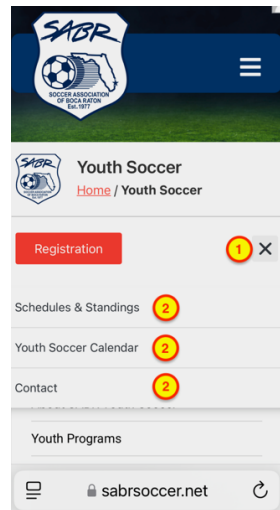

Computer Visitor Sample Page: Youth Soccer

The screenshot displays the SABR Youth Soccer website interface. At the top, there is a dark blue navigation bar with links for 'Blog', 'Resources', 'Training Programs', 'About', 'Sponsorships', 'Fields', 'Contact', and 'Calendar'. Below this is a secondary menu with 'YOUTH SOCCER', 'ADULT SOCCER', and 'TOPSOCCER' on the left, and 'TEAM BOCA', 'REFEREES', and 'VOLUNTEERS' on the right. The SABR logo is centered in the middle of this bar. Below the navigation bar, the page title 'Youth Soccer' is shown with a 'Home / Youth Soccer' breadcrumb. A horizontal menu contains 'Schedules & Standings', 'Youth Soccer Calendar', 'Contact', and a red 'Registration' button. On the left side, a 'Quick Links' section lists: 'About SABR Youth Soccer', 'Youth Programs', 'Coaching & Administrators', 'SABR Handbook, Rules & Regulations', and 'Sponsorship'. The main content area features a large photo of youth soccer players in action on a field. In the bottom right corner of the photo, there is an 'Up Arrow' icon.

Keys to Using a Page

1. **White Menu Bar** – Provides links to **Youth Soccer**-specific pages, such as **Schedules & Standings** and **Registration** for players and coaches.
2. **Quick Links** – Click these shortcuts to jump directly to key sections on the page.
3. **Up Arrow** – Click the **up arrow** on any page to quickly return to the top. *(Coming soon to mobile!)*

Next: *Mobile Visitor Guide*

Mobile Visitor Guide

Mobile Visitor Home Page

1. **Hamburger Menu (☰)** – Click the **three bars** to open the full mobile menu for easy navigation.
2. **Participation Access** – Click the appropriate link to go directly to the **specific area for your participation**.

Mobile Visitor Sample Page: Youth Soccer

1. **Down Arrow (↓)** – Click the **down arrow** to reveal more links and expand menu options.
2. **Quick Links** – Click these shortcuts to jump directly to key sections on the page